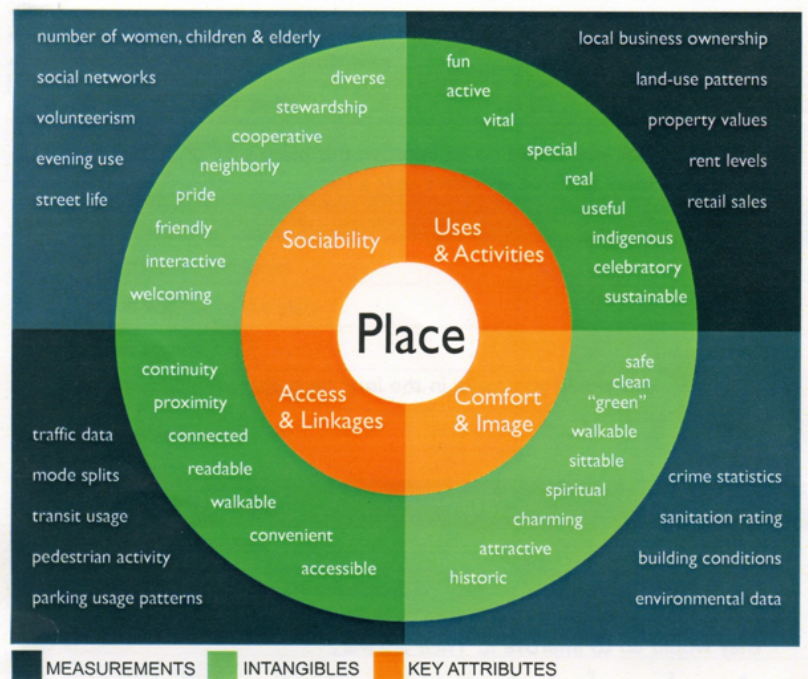

We Need To Hear Your Thoughts and Ideas!

Please join us! The Central Bench Neighborhood Association (CBNA) in partnership with Idaho Smart Growth (ISG) is conducting a **Place Making Workshop** on **Tuesday, July 21 from 7-8 pm**. The workshop will focus on the old Franklin School parcel with the intent to collect community input and ideas regarding future development of the site.

Placemaking is a multi-faceted approach to the planning, design and management of public spaces. Placemaking capitalizes on a local community's assets, inspiration, and potential, with the intention of creating public spaces that promote people's health, happiness, and well being.

The workshop will be facilitated by Idaho Smart Growth, a nonprofit that employs tools and strategies to help communities plan better. ISG believes that the community is the expert and wants to help make the Central Bench a great place. Great places are where celebrations are held, social and economic exchanges take place, friends run into each other, and cultures mix. What makes some places succeed while others fail? There are four key qualities to making a great place: accessibility; uses and activities, comfort and image; and sociability. Participants in the workshop will evaluate the site on these four qualities using what's called "The Place Game".

What Makes a Great Place?

If you want to help shape your community and neighborhood please join us for this important exercise. No need to bring anything but your thoughts and ideas. Please RSVP by sending an email to centralbenchna@gmail.com. We will meet at the old Franklin School site. Parking is available along Hilton Street.